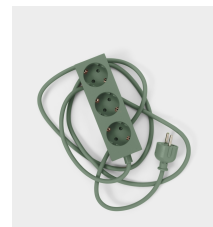

Pearl

Mossy Green